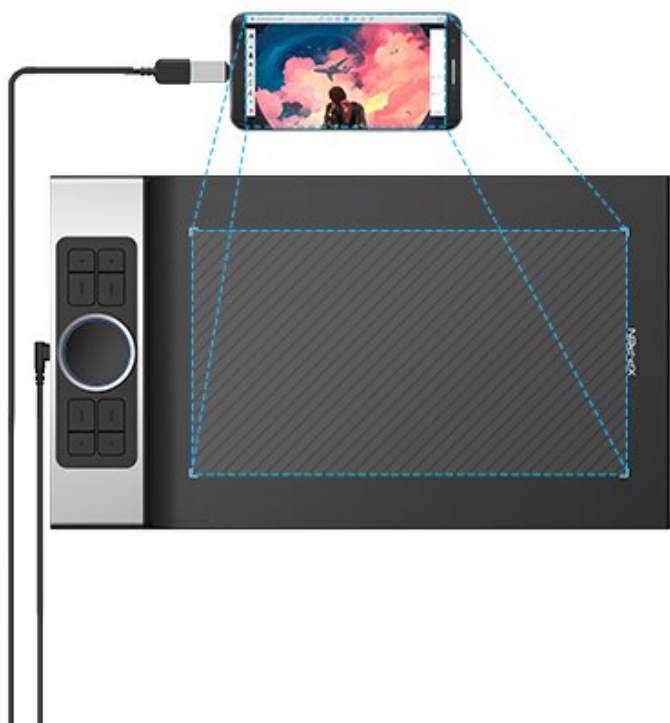


Download

[Deco App For Mac](#)

Deco Pro is compatible to work with XP-Pen Deco Draw App and most third-party major software on Android devices 6.0 and above.

Gift - OTG Adapters

Gadget for connecting Deco Pro to Android device.

Deco Draw in Android Mobile Device

Works in horizontal screen mode only.

Third-party Major Software in Android Mobile Device

Defaults to vertical screen mode.

[Deco App For Mac](#)

Download

New and rising App, Nail Art Deco developed by TeamViral for Android is available for free in the Play Store.