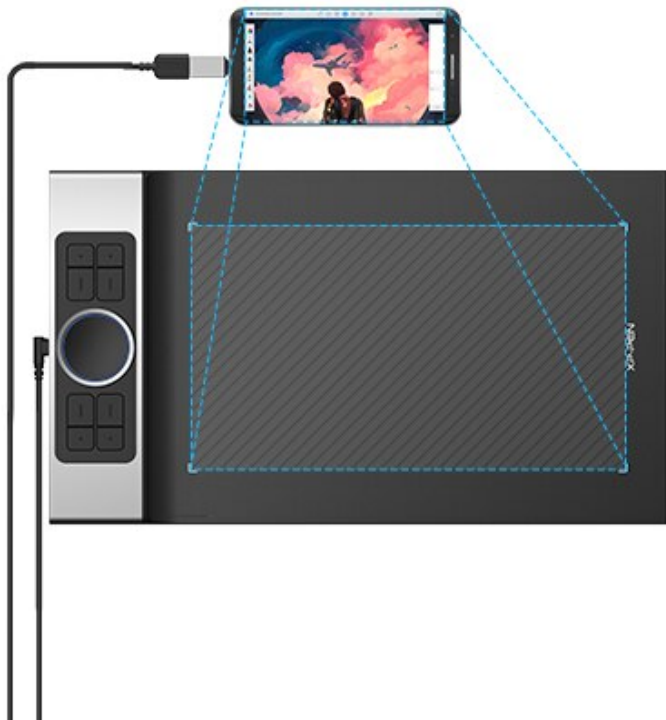

[Mouse And Keyboard For Mac Os](#)

Deco Pro is compatible to work with XP-Pen Deco Draw App and most third-party major software on Android devices 6.0 and above.

Gift - OTG Adapters
Gadget for connecting Deco Pro to Android device.

Deco Draw in Android Mobile Device

Works in horizontal screen mode only.

Third-party Major Software in Android Mobile Device

Defaults to vertical screen mode.

[Free Download Game Empires Dawn Of The Modern World](#)